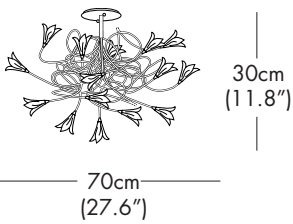

BREEZE

TYPE:

Ceiling

PROJECT NAME:

MODEL #	SHADE COLOR	FIXTURE HEIGHT	HALO	LED	VOLTAGE
					120V

SHADE OPTIONS

ST = STANDARD BRM

MODEL - BREEZE PL 9

LIGHT SOURCE OPTIONS

H = HALOGEN - 9 x 10W 12V G4
or
L = LED - 9 x 1.5W 12V 2700K WW
100 Lumens each LED 30,000 hours

MODEL - BREEZE PL 12