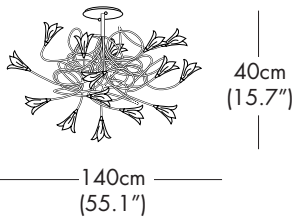

BREEZE

TYPE:

Ceiling

PROJECT NAME:

MODEL #	SHADE COLOR	FIXTURE HEIGHT	HALO	LED	VOLTAGE
					120V

SHADE OPTIONS

ST = STANDARD BRM

MODEL - BREEZE PL 20

LIGHT SOURCE OPTIONS

H = HALOGEN - 20 x 10W 12V G4
or
L = LED - 20 x 1.5W 12V 2700K WW
100 Lumens each LED 30,000 hours

MODEL - BREEZE PL 30