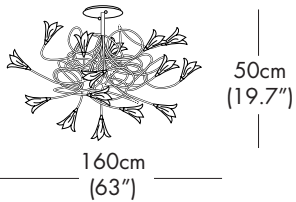

LIGHT SOURCE OPTIONS

H = HALOGEN - 40 x 5W 12V G4
or
L = LED - 40 x 1.5W 12V 2700K WW
100 Lumens each LED 30,000 hours

SPECIFICATION SHEET