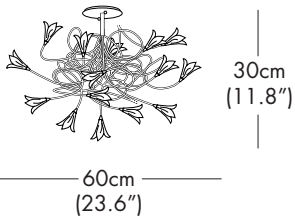

BREEZE

TYPE:

Ceiling

PROJECT NAME:

MODEL #	SHADE COLOR	FIXTURE HEIGHT	HALO	LED	VOLTAGE
					120V

SHADE OPTIONS

ST = STANDARD BRM

MODEL - BREEZE PL 7

LIGHT SOURCE OPTIONS

H = HALOGEN - 7 x 10W 12V G4
or
L = LED - 7 x 1.5W 12V 2700K WW
100 Lumens each LED 30,000 hours

SPECIFICATION SHEET

HARCOLOOR DESIGN

DIMMING NOTE:

HALOGEN VERSION - Dimmable with a Low-Voltage Electronic dimmer.
LED VERSION - Dimmable with a leading edge or trailing edge TRIAC dimmer.