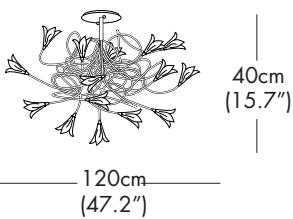

LIGHT SOURCE OPTIONS

H = HALOGEN - 15 x 10W 12V G4
or
L = LED - 15 x 1.5W 12V 2700K WW
100 Lumens each LED 30,000 hours

SPECIFICATION SHEET