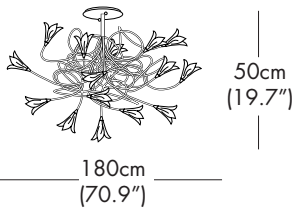

BREEZE

TYPE:

Ceiling

PROJECT NAME:

MODEL #	SHADE COLOR	FIXTURE HEIGHT	HALO	LED	VOLTAGE
					120V

SHADE OPTIONS

ST = STANDARD BRM

MODEL - BREEZE PL 50

LIGHT SOURCE OPTIONS

H = HALOGEN - 50 x 5W 12V G4

or

L = LED - 50 x 1.5W 12V 2700K WW

100 Lumens each LED 30,000 hours