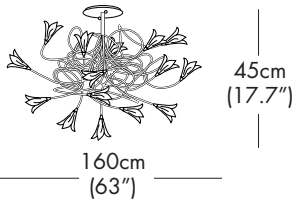

LIGHT SOURCE OPTIONS

H = HALOGEN - 20 x 10W 12V G4
 or
 L = LED - 20 x 1.5W 12V 2700K WW
 100 Lumens each LED 30,000 hours

MODEL - BREEZE PL 30

LIGHT SOURCE OPTIONS

H = HALOGEN - 30 x 5W 12V G4
 or
 L = LED - 30 x 1.5W 12V 2700K WW
 100 Lumens each LED 30,000 hours