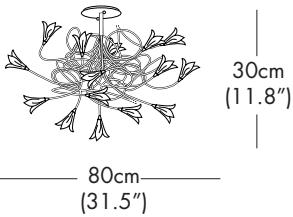

LIGHT SOURCE OPTIONS

H = HALOGEN - 9 x 10W 12V G4
 or
 L = LED - 9 x 1.5W 12V 2700K WW
 100 Lumens each LED 30,000 hours

MODEL - BREEZE PL 12

LIGHT SOURCE OPTIONS

H = HALOGEN - 12 x 10W 12V G4
 or
 L = LED - 12 x 1.5W 12V 2700K WW
 100 Lumens each LED 30,000 hours