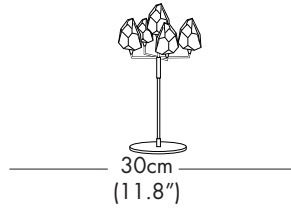

or

L = LED - 1 x 1.5W 12V 2700K WW

100 Lumens each LED 30,000 hours

SPECIFICATION SHEET

10cm
(3.9")

HARCOLOOR
DESIGN

WWW.HARCOLOORLIGHTING.COM

A SCANGIFT® BRAND

ROCK

TYPE:

Suspension

PROJECT NAME:

						120V
MODEL #	SHADE COLOR	FIXTURE HEIGHT	HALO	LED	VOLTAGE	

SHADE OPTIONS

ST = STANDARD GRO

MODEL - ROCK LARGE TL 5

LIGHT SOURCE OPTIONS

H = HALOGEN - 5 x 10W 12V G4

or

L = LED - 5 x 1.5W 12V 2700K WW

100 Lumens each LED 30,000 hours

65cm
(25.6")

30cm
(11.8")

MODEL - ROCK LARGE TL 9