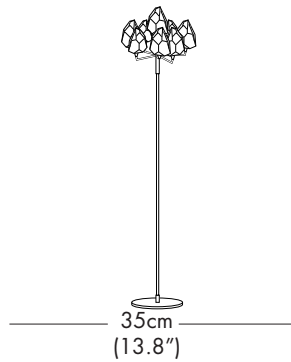

ROCK

TYPE:

Table/Floor

PROJECT NAME:

120V

MODEL #

SHADE COLOR

FIXTURE HEIGHT

ROCK

TYPE:

Suspension

PROJECT NAME:

						120V
MODEL #	SHADE COLOR	FIXTURE HEIGHT	HALO	LED	VOLTAGE	

SHADE OPTIONS

ST = STANDARD GRO

MODEL - ROCK LARGE TL 5

LIGHT SOURCE OPTIONS

H = HALOGEN - 5 x 10W 12V G4

or

L = LED - 5 x 1.5W 12V 2700K WW

100 Lumens each LED 30,000 hours

65cm
(25.6")

30cm
(11.8")

MODEL - ROCK LARGE TL 9

LIGHT SOURCE OPTIONS

H = HALOGEN - 9 x 10W 12V G4

or

L = LED - 9 x 1.5W 12V 2700K WW

100 Lumens each LED 30,000 hours

165cm
(65")

35cm
(13.8")

SPECIFICATION SHEET