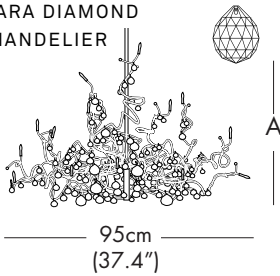

MODEL - TIARA DIAMOND CHANDELIER HL 12

LIGHT SOURCE OPTIONS

H = HALOGEN - 12 x 10W 12V G4
 or
 L = LED - 12 x 1.5W 12V 2700K WW
 100 Lumens each LED 30,000 hours

FIXTURE HEIGHT OPTIONS (A)

32 = 32"
 44 = 44"
 56 = 56"
 CH = Custom height available. Please contact our office.
 NOTE 1: Suspension Rod is not field cuttable.
 NOTE 2: Height stated above may vary + - 1" - 4" due to the fixture arms can be adjusted slightly as the fixture is hand made and organic in shape.

TYPE:

Suspension

PROJECT NAME:

MODEL #	SHADE COLOR	FIXTURE HEIGHT	HALO	LED	VOLTAGE
					120V

SHADE OPTIONS

ST = STANDARD TRANSPARENT

TIARA DIAMOND CHANDELIER

MODEL - TIARA DIAMOND CHANDELIER HL 15

LIGHT SOURCE OPTIONS

H = HALOGEN - 15 x 10W 12V G4
 or
 L = LED - 15 x 1.5W 12V 2700K WW
 100 Lumens each LED 30,000 hours

FIXTURE HEIGHT OPTIONS (A)

32 = 32"
 44 = 44"
 56 = 56"
 CH = Custom height available. Please contact our office.
 NOTE 1: Suspension Rod is not field cuttable.
 NOTE 2: Height stated above may vary + - 1" - 4" due to the fixture arms can be adjusted slightly as the fixture is hand made and organic in shape.