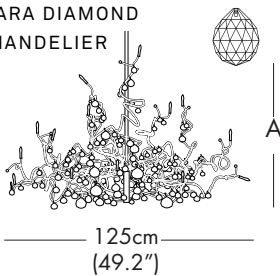

TIARA DIAMOND CHANDELIER