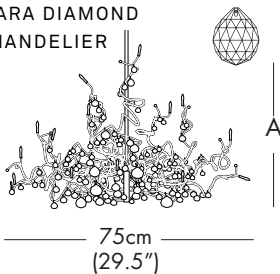

TIARA DIAMOND CHANDELIER

TYPE:

Suspension

PROJECT NAME:

MODEL #	SHADE COLOR	FIXTURE HEIGHT	HALO	LED	VOLTAGE
					120V

SHADE OPTIONS

ST = STANDARD TRANSPARENT

TIARA DIAMOND CHANDELIER

MODEL - TIARA DIAMOND CHANDELIER HL 12

LIGHT SOURCE OPTIONS

H = HALOGEN - 12 x 10W 12V G4
 or
 L = LED - 12 x 1.5W 12V 2700K WW
 100 Lumens each LED 30,000 hours

FIXTURE HEIGHT OPTIONS (A)

32 = 32"
 44 = 44"
 56 = 56"
 CH = Custom height available. Please contact our office.
 NOTE 1: Suspension Rod is not field cuttable.
 NOTE 2: Height stated above may vary + - 1" - 4" due to the fixture arms can be adjusted slightly as the fixture is hand made and organic in shape.

TYPE:

Suspension

PROJECT NAME:

MODEL #	SHADE COLOR	FIXTURE HEIGHT	HALO	LED	VOLTAGE
					120V

SHADE OPTIONS

ST = STANDARD TRANSPARENT

TIARA DIAMOND CHANDELIER

MODEL - TIARA DIAMOND CHANDELIER HL 15

TIARA DIAMOND CHANDELIER

MODEL - TIARA DIAMOND CHANDELIER HL 24

LIGHT SOURCE OPTIONS

H = HALOGEN - 24 x 10W 12V G4
 or
 L = LED - 24 x 1.5W 12V 2700K WW
 100 Lumens each LED 30,000 hours

FIXTURE HEIGHT OPTIONS (A)