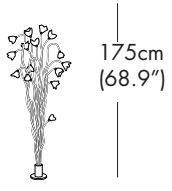

TREE BREEZE

TYPE:

Floor

PROJECT NAME:

TREE BREEZE -	-	-	-	-	-	120V
MODEL #	SHADE COLOR	FIXTURE HEIGHT	HALO	LED	VOLTAGE	

SHADE OPTIONS

ST = STANDARD TRM

175cm
(68.9")

MODEL - TREE BREEZE FL 10

LIGHT SOURCE OPTIONS

H = HALOGEN - 10 x 10W 12V G4

or

L = LED - 10 x 1.5W 12V 2700K WW

100 Lumens each LED 30,000 hours

195cm
(76.8")

MODEL - TREE BREEZE FL 15

LIGHT SOURCE OPTIONS

H = HALOGEN - 15 x 10W 12V G4

or

L = LED - 15 x 1.5W 12V 2700K WW

100 Lumens each LED 30,000 hours

SPECIFICATION SHEET