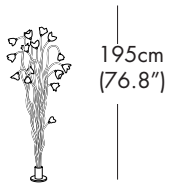

TREE BREEZE

TYPE:

Floor

PROJECT NAME:

TREE BREEZE -	-	-	-	-	-	120V
MODEL #	SHADE COLOR	FIXTURE HEIGHT	HALO	LED	VOLTAGE	

SHADE OPTIONS

ST = STANDARD TRM

175cm
(68.9")

MODEL - TREE BREEZE FL 10

LIGHT SOURCE OPTIONS

H = HALOGEN - 10 x 10W 12V G4

or

L = LED - 10 x 1.5W 12V 2700K WW

100 Lumens each LED 30,000 hours

195cm
(76.8")

MODEL - TREE BREEZE FL 15