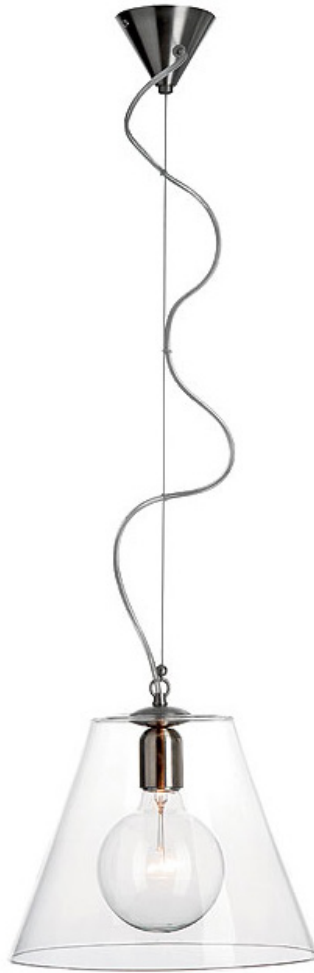

# JELLY

TYPE:

Suspension

PROJECT NAME:

MODEL #	SHADE COLOR	FIXTURE HEIGHT	HALO	LED	VOLTAGE
					120V

A

MODEL - JELLY HL 1 - L

LIGHT SOURCE OPTIONS

1 x E26 max. 60W

FIXTURE HEIGHT OPTIONS (A)

AC = Ships with Air craft cable adjustable up to 200cm (78.7") in total fixture length.

CH = Custom height available. Please contact our office.

DIMMING NOTE:

HALOGEN VERSION - Dimmable with a Low-Voltage Electronic dimmer.

LED VERSION - Dimmable with a leading edge or trailing edge TRIAC dimmer.

SPECIFICATION SHEET

HARCOLOOR DESIGN  
 HARCOLOOR DESIGN

30cm (11.8")