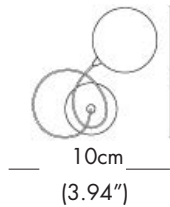

BUBBLES

TYPE:

Wall

PROJECT NAME:

MODEL #	SHADE COLOR	FIXTURE HEIGHT	HALO	LED	VOLTAGE
					120V

SHADE OPTIONS

ST = STANDARD GBU - 2

5cm
(1.97")

MODEL - BUBBLES WL 1

LIGHT SOURCE OPTIONS

H = HALOGEN - 1 x 20W 12V G4
or
L = LED - 1 x 1.5W 12V 2700K WW
100 Lumens each LED 30,000 hours

25.4cm
(10")

MODEL - BUBBLES WL/PL 5

LIGHT SOURCE OPTIONS

H = HALOGEN - 5 x 20W 12V G4
or
L = LED - 5x 1.5W 12V 2700K WW
100 Lumens each LED 30,000 hours