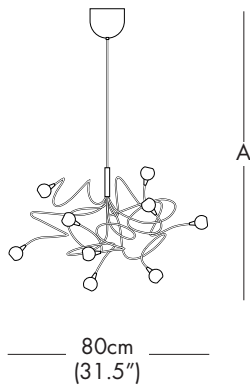

COLORBALL

TYPE:

Ceiling

PROJECT NAME:

MODEL #	SHADE COLOR	FIXTURE HEIGHT	HALO	LED	VOLTAGE											
1	2	3	4	5	6	7	8	9	10	11	12	13	14	15	16	120V

SHADE OPTIONS

ST = STANDARD GSN

MODEL - COLORBALL PL 12

LIGHT SOURCE OPTIONS

H = HALOGEN - 12 x 10W 12V G4 or
 L = LED - 12 x 1.5W 12V 2700K WW
 100 Lumens each LED 30,000 hours

FIXTURE HEIGHT OPTIONS

125 = 125"
 CH = Custom height available. Please contact our office.
 NOTE 1: Suspension Rod is not field cuttable.
 NOTE 2: Height stated above may vary + - 1" - 4" due to the fixture arms can be adjusted slightly as the fixture is hand made and organic in shape.