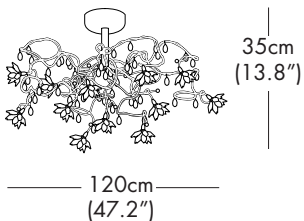

H = HALOGEN - 12 x 10W 12V G4
or
L = LED - 12 x 1.5W 12V 2700K WW
100 Lumens each LED 30,000 hours

FIXTURE HEIGHT OPTIONS (A)

32 = 32"
44 = 44"
56 = 56"
CH = Custom height available. Please contact our office.
NOTE 1: Suspension Rod is not field cuttable.
NOTE 2: Height stated above may vary + - 1" - 4" due to the fixture arms can be adjusted slightly as the fixture is hand made and organic in shape.

MODEL - JEWEL PL 15

LIGHT SOURCE OPTIONS

H = HALOGEN - 15 x 10W 12V G4
or
L = LED - 15 x 1.5W 12V 2700K WW
100 Lumens each LED 30,000 hours

FIXTURE HEIGHT OPTIONS (A)

32 = 32"
44 = 44"
56 = 56"
CH = Custom height available. Please contact our office.
NOTE 1: Suspension Rod is not field cuttable.
NOTE 2: Height stated above may vary + - 1" - 4" due to the fixture arms can be adjusted slightly as the fixture is hand made and organic in shape.

MODEL - JEWEL PL 24

LIGHT SOURCE OPTIONS

H = HALOGEN - 24 x 10W 12V G4
or
L = LED - 24 x 1.5W 12V 2700K WW
100 Lumens each LED 30,000 hours

FIXTURE HEIGHT OPTIONS (A)

32 = 32"
44 = 44"
56 = 56"
CH = Custom height available. Please contact our office.
NOTE 1: Suspension Rod is not field cuttable.
NOTE 2: Height stated above may vary + - 1" - 4" due to the fixture arms can be adjusted slightly as the fixture is hand made and organic in shape.