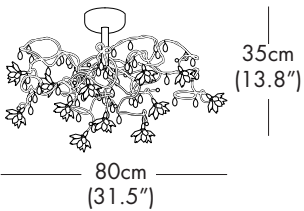

FIXTURE HEIGHT

HALO

LED

VOLTAGE

SHADE OPTIONS

ST = STANDARD GCY 2 3 4 5 7 10 15 18 22

MODEL - JEWEL PL/WL 12

LIGHT SOURCE OPTIONS

H = HALOGEN - 12 x 10W 12V G4
or
L = LED - 12 x 1.5W 12V 2700K WW
100 Lumens each LED 30,000 hours

FIXTURE HEIGHT OPTIONS (A)

32 = 32"
44 = 44"
56 = 56"
CH = Custom height available. Please contact our office.
NOTE 1: Suspension Rod is not field cuttable.
NOTE 2: Height stated above may vary + - 1" - 4" due to the fixture arms can be adjusted slightly as the fixture is hand made and organic in shape.

MODEL - JEWEL PL 15

LIGHT SOURCE OPTIONS

H = HALOGEN - 15 x 10W 12V G4
or
L = LED - 15 x 1.5W 12V 2700K WW
100 Lumens each LED 30,000 hours

FIXTURE HEIGHT OPTIONS (A)

32 = 32"
44 = 44"
56 = 56"
CH = Custom height available. Please contact our office.
NOTE 1: Suspension Rod is not field cuttable.
NOTE 2: Height stated above may vary + - 1" - 4" due to the fixture arms can be adjusted slightly as the fixture is hand made and organic in shape.

MODEL - JEWEL PL 24

LIGHT SOURCE OPTIONS

H = HALOGEN - 24 x 10W 12V G4
or
L = LED - 24 x 1.5W 12V 2700K WW
100 Lumens each LED 30,000 hours

FIXTURE HEIGHT OPTIONS (A)

32 = 32"
44 = 44"
56 = 56"
CH = Custom height available. Please contact our office.
NOTE 1: Suspension Rod is not field cuttable.
NOTE 2: Height stated above may vary + - 1" - 4" due to the fixture arms can be adjusted slightly as the fixture is hand made and organic in shape.