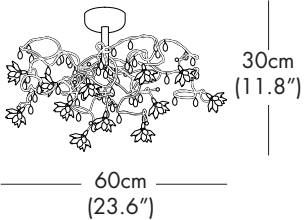

FIXTURE HEIGHT

HALO

LED

VOLTAGE

SHADE OPTIONS

ST = STANDARD GCY 2 3 4 5 7 10 15 18 22

MODEL - JEWEL PL/WL 12

LIGHT SOURCE OPTIONS

H = HALOGEN - 12 x 10W 12V G4
or
L = LED - 12 x 1.5W 12V 2700K WW
100 Lumens each LED 30,000 hours

FIXTURE HEIGHT OPTIONS (A)

32 = 32"
44 = 44"
56 = 56"
CH = Custom height available. Please contact our office.
NOTE 1: Suspension Rod is not field cuttable.
NOTE 2: Height stated above may vary + - 1" - 4" due to the fixture arms can be adjusted slightly as the fixture is hand made and organic in shape.

MODEL - JEWEL PL 15

LIGHT SOURCE OPTIONS

H = HALOGEN - 15 x 10W 12V G4
or
L = LED - 15 x 1.5W 12V 2700K WW
100 Lumens each LED 30,000 hours

FIXTURE HEIGHT OPTIONS (A)

32 = 32"
44 = 44"
56 = 56"
CH = Custom height available. Please contact our office.
NOTE 1: Suspension Rod is not field cuttable.
NOTE 2: Height stated above may vary + - 1" - 4" due to the fixture arms can be adjusted slightly as the fixture is hand made and organic in shape.

MODEL - JEWEL PL 24

LIGHT SOURCE OPTIONS

H = HALOGEN - 24 x 10W 12V G4
or
L = LED - 24 x 1.5W 12V 2700K WW
100 Lumens each LED 30,000 hours

FIXTURE HEIGHT OPTIONS (A)

32 = 32"
44 = 44"
56 = 56"
CH = Custom height available. Please contact our office.
NOTE 1: Suspension Rod is not field cuttable.
NOTE 2: Height stated above may vary + - 1" - 4" due to the fixture arms can be adjusted slightly as the fixture is hand made and organic in shape.