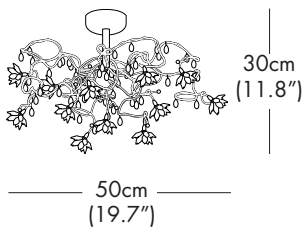

LIGHT SOURCE OPTIONS

H = HALOGEN - 9 x 10W 12V G4
or
L = LED - 9 x 1.5W 12V 2700K WW
100 Lumens each LED 30,000 hours

SPECIFICATION SHEET