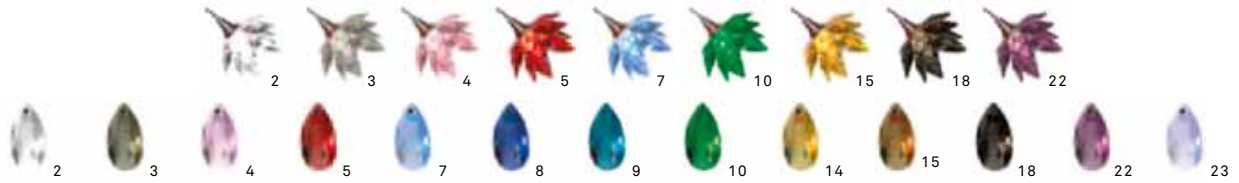

JEWEL

TYPE:

Ceiling

PROJECT NAME:

120V

MODEL #

SHADE COLOR

FIXTURE HEIGHT

HALO

LED

VOLTAGE

SHADE OPTIONS

ST = STANDARD GCY 2 3 4 5 7 10 15 18 22

MODEL - JEWEL PL/WL 9

LIGHT SOURCE OPTIONS

H = HALOGEN - 9 x 10W 12V G4
 or
 L = LED - 9 x 1.5W 12V 2700K WW
 100 Lumens each LED 30,000 hours

MODEL - JEWEL PL 15

LIGHT SOURCE OPTIONS

H = HALOGEN - 15 x 10W 12V G4
or
L = LED - 15 x 1.5W 12V 2700K WW
100 Lumens each LED 30,000 hours

FIXTURE HEIGHT OPTIONS (A)

32 = 32"
44 = 44"
56 = 56"
CH = Custom height available. Please contact our office.
NOTE 1: Suspension Rod is not field cuttable.
NOTE 2: Height stated above may vary + - 1" - 4" due to the fixture arms can be adjusted slightly as the fixture is hand made and organic in shape.

MODEL - JEWEL PL 24

LIGHT SOURCE OPTIONS

H = HALOGEN - 24 x 10W 12V G4
or
L = LED - 24 x 1.5W 12V 2700K WW
100 Lumens each LED 30,000 hours

FIXTURE HEIGHT OPTIONS (A)

32 = 32"
44 = 44"
56 = 56"
CH = Custom height available. Please contact our office.
NOTE 1: Suspension Rod is not field cuttable.
NOTE 2: Height stated above may vary + - 1" - 4" due to the fixture arms can be adjusted slightly as the fixture is hand made and organic in shape.