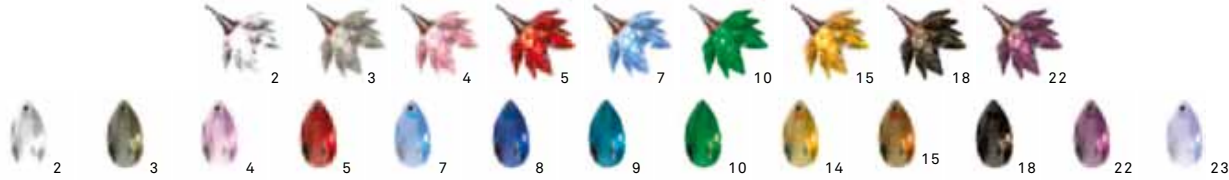

HALO

LED

VOLTAGE

SHADE OPTIONS

ST = STANDARD GCY 2 3 4 5 7 10 15 18 22

MODEL - JEWEL PL/WL 9

LIGHT SOURCE OPTIONS

H = HALOGEN - 9 x 10W 12V G4
 or
 L = LED - 9 x 1.5W 12V 2700K WW
 100 Lumens each LED 30,000 hours

SPECIFICATION SHEET

HARCOLOOR DESIGN

DIMMING NOTE:

HALOGEN VERSION - Dimmable with a Low-Voltage Electronic dimmer.
 LED VERSION - Dimmable with a leading edge or trailing edge TRIAC dimmer.

120V

MODEL #

SHADE COLOR

FIXTURE HEIGHT

HALO

LED

VOLTAGE

SHADE OPTIONS

ST = STANDARD GCY 2 3 4 5 7 10 15 18 22

MODEL - JEWEL PL/WL 12

LIGHT SOURCE OPTIONS

MODEL - JEWEL PL 24

LIGHT SOURCE OPTIONS

H = HALOGEN - 24 x 10W 12V G4
or
L = LED - 24 x 1.5W 12V 2700K WW
100 Lumens each LED 30,000 hours

FIXTURE HEIGHT OPTIONS (A)

32 = 32"
44 = 44"
56 = 56"
CH = Custom height available. Please contact our office.
NOTE 1: Suspension Rod is not field cuttable.
NOTE 2: Height stated above may vary + - 1" - 4" due to the fixture arms can be adjusted slightly as the fixture is hand made and organic in shape.