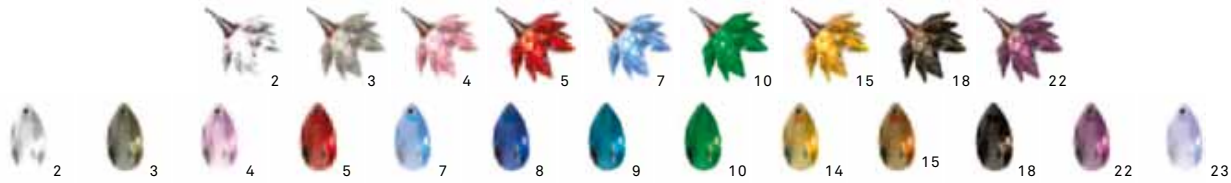

JEWEL OVAL

TYPE:

Suspension

PROJECT NAME:

120V

MODEL #

SHADE COLOR

FIXTURE HEIGHT

HALO

LED

VOLTAGE

SHADE OPTIONS

ST = STANDARD GCY 2 3 4 5 7 10 15 18 22

MODEL - JEWEL OVAL HL 12

LIGHT SOURCE OPTIONS

H = HALOGEN - 12 x 10W 12V G4
 or
 L = LED - 12 x 1.5W 12V 2700K WW
 100 Lumens each LED 30,000 hours