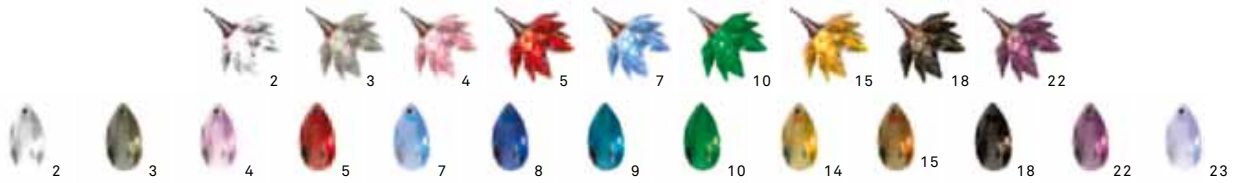

MODEL #

SHADE COLOR

FIXTURE HEIGHT

HALO

LED

VOLTAGE

SHADE OPTIONS

ST = STANDARD GCY 2 3 4 5 7 10 15 18 22

55cm
(21.7")

20cm
(7.9")

MODEL - JEWEL TL 3

LIGHT SOURCE OPTIONS

H = HALOGEN - 3 x 20W 12V G4

or

L = LED - 3 x 1.5W 12V 2700K WW

100 Lumens each LED 30,000 hours