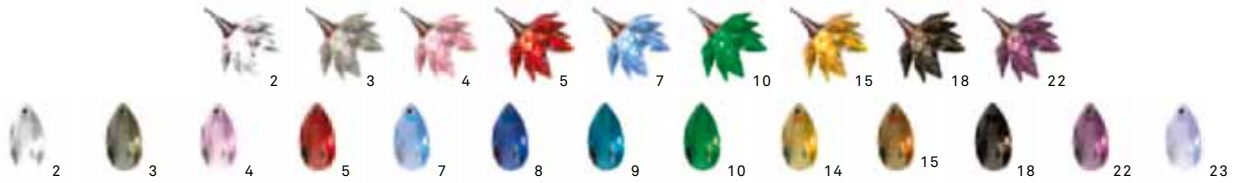

JEWEL TABLE

TYPE:

Table

PROJECT NAME:

120V

MODEL #

SHADE COLOR

FIXTURE HEIGHT

HALO

LED

VOLTAGE

SHADE OPTIONS

ST = STANDARD GCY 2 3 4 5 7 10 15 18 22

SPECIFICATION SHEET

50cm
(19.69")

20cm
(7.9")

MODEL - JEWEL TL 1

LIGHT SOURCE OPTIONS

H = HALOGEN - 1 x 20W 12V G4

or

L = LED - 1 x 1.5W 12V 2700K W

100 Lumens each LED 30,000 hours

DIMMING NOTE:

HALOGEN VERSION - Dimmable with a Low-Voltage Electronic dimmer.

55cm
(21.7")

20cm
(7.9")

MODEL - JEWEL TL 3

LIGHT SOURCE OPTIONS

H = HALOGEN - 3 x 20W 12V G4

or

L = LED - 3 x 1.5W 12V 2700K WW

100 Lumens each LED 30,000 hours