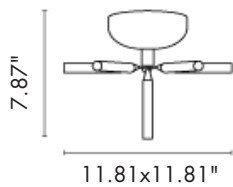

CROSSFIRE

TYPE:

Ceiling

PROJECT NAME:

MODEL # - SHADE COLOR - FIXTURE HEIGHT - HALO - LED - 120V
VOLTAGE

MODEL - CROSSFIRE PL 6

LIGHT SOURCE OPTIONS

H = HALOGEN - 6x10W 12V G4

or

L = LED - 6 x 1.5W 12V

100 Lumens each LED 30,000 hours

SPECIFICATION SHEET

HARCOLOOR DESIGN

DIMMING NOTE:

HALOGEN VERSION - Dimmable with a Low-Voltage Electronic dimmer.

LED VERSION - Dimmable with a leading edge or trailing edge TRIAC dimmer.