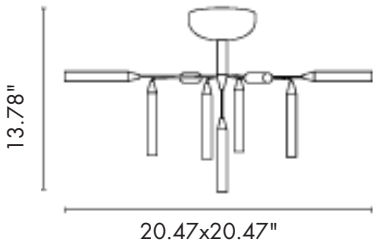

CROSSFIRE

TYPE:

Ceiling

PROJECT NAME:

MODEL #	SHADE COLOR	FIXTURE HEIGHT	HALO	LED	VOLTAGE
					120V