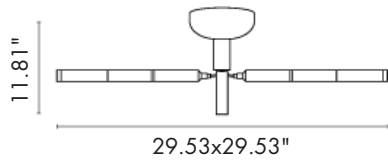

CROSSFIRE WHEEL LARGE

TYPE:

Ceiling

PROJECT NAME:

MODEL #	SHADE COLOR	FIXTURE HEIGHT	HALO	LED	VOLTAGE
					120V

MODEL - CROSSFIRE WHEEL LARGE PL 9

LIGHT SOURCE OPTIONS

H = HALOGEN - 9 x 10W 12V G4

or

L = LED - 9 x 1.5W 12V

100 Lumens each LED 30,000 hours

MODEL - CROSSFIRE WHEEL LARGE PL 13

LIGHT SOURCE OPTIONS

H = HALOGEN - 13 x 10W 12V G4

or

L = LED - 13 x 1.5W 12V

100 Lumens each LED 30,000 hours

SPECIFICATION SHEET

DIMMING NOTE:

HALOGEN VERSION - Dimmable with a Low-Voltage Electronic dimmer.

LED VERSION - Dimmable with a leading edge or trailing edge TRIAC dimmer.

A SCANGIFT® BRAND

WWW.HARCOLOORLIGHTING.COM