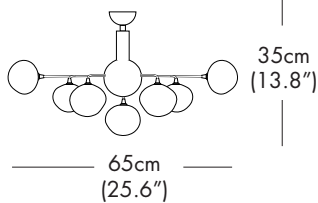

# METEOR LARGE

**TYPE:**

Ceiling

**PROJECT NAME:**

MODEL #	SHADE COLOR	FIXTURE HEIGHT	HALO	LED	VOLTAGE
					120V

SHADE OPTIONS

ST = STANDARD MULTICOLOR

SPECIFICATION SHEET

MODEL - METEOR LARGE PL 9

LIGHT SOURCE OPTIONS

H = HALOGEN - 9 x 10W 12V G4  
 or  
 L = LED - 9 x 1.5W 12V 2700K WW  
 100 Lumens each LED 30,000 hours

DIMMING NOTE:

HALOGEN VERSION - Dimmable with a Low-Voltage Electronic dimmer.  
 LED VERSION - Dimmable with a leading edge or trailing edge TRIAC dimmer.