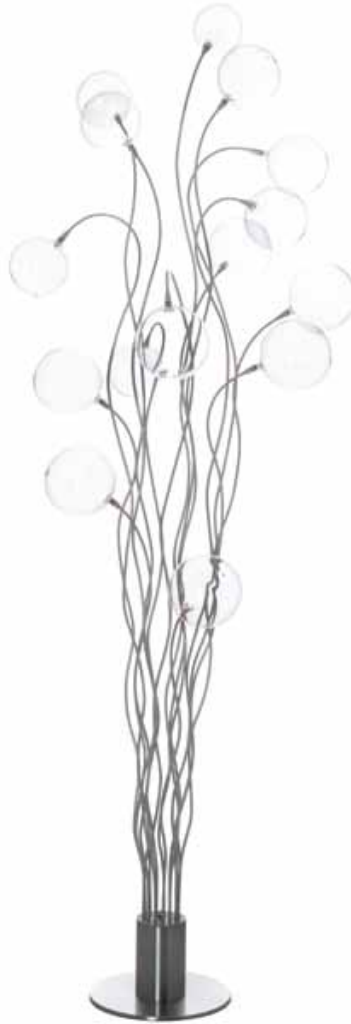

# BIG BUBBLES

TYPE:

Floor

PROJECT NAME:

BIG BUBBLES FLOOR -

120V

MODEL #

SHADE COLOR

FIXTURE HEIGHT

HALO

LED

VOLTAGE

SHADE OPTIONS

ST = STANDARD GBU - 2

L

170cm  
(66.9")

MODEL - BIG BUBBLES FL 7

LIGHT SOURCE OPTIONS

H = HALOGEN - 7 x 10W 12V G4

or

L = LED - 7 x 1.5W 12V 2700K WW

100 Lumens each LED 30,000 hours

SPECIFICATION SHEET

HARCOLOOR DESIGN

# BIG BUBBLES

**TYPE:**

Floor

**PROJECT NAME:**

BIG BUBBLES FLOOR -	-	-	-	-	-	120V
MODEL #	SHADE COLOR	FIXTURE HEIGHT	HALO	LED	VOLTAGE	

SHADE OPTIONS

ST = STANDARD GBU - 2

175cm  
(68.9")