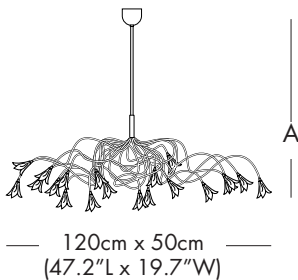

# BREEZE OVAL

TYPE:

Suspension

PROJECT NAME:

|         |             |                |      |     |         |
|---------|-------------|----------------|------|-----|---------|
| MODEL # | SHADE COLOR | FIXTURE HEIGHT | HALO | LED | VOLTAGE |
|         |             |                |      |     | 120V    |

SHADE OPTIONS

ST = STANDARD GSW MULTI COLOR

SPECIFICATION SHEET

MODEL - BREEZE OVAL HL 12

LIGHT SOURCE OPTIONS

H = HALOGEN - 12 x 10W 12V G4  
 or  
 L = LED - 12 x 1.5W 12V 2700K WW  
 100 Lumens each LED 30,000 hours

FIXTURE HEIGHT OPTIONS (A)

32 = 32"  
 44 = 44"  
 56 = 56"  
 CH = Custom height available. Please contact our office.  
 NOTE 1: Suspension Rod is not field cuttable.  
 NOTE 2: Height stated above may vary + - 1" - 4" due to the fixture arms can be adjusted slightly as the fixture is hand made and organic in shape.

32 = 32"  
 44 = 44"  
 56 = 56"  
 CH = Custom height available. Please contact our office.  
 NOTE 1: Suspension Rod is not field cuttable.  
 NOTE 2: Height stated above may vary + - 1" - 4" due to the fixture arms can be adjusted slightly as the fixture is hand made and organic in shape.