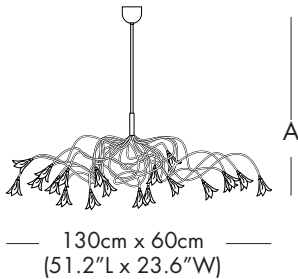

FIXTURE HEIGHT OPTIONS (A)

32 = 32"  
 44 = 44"  
 56 = 56"  
 CH = Custom height available. Please contact our office.  
 NOTE 1: Suspension Rod is not field cuttable.  
 NOTE 2: Height stated above may vary + - 1" - 4" due to the fixture arms can be adjusted slightly as the fixture is hand made and organic in shape.

# BREEZE OVAL

TYPE:

Suspension

PROJECT NAME:

|         |             |                |      |     |         |
|---------|-------------|----------------|------|-----|---------|
| MODEL # | SHADE COLOR | FIXTURE HEIGHT | HALO | LED | VOLTAGE |
|         |             |                |      |     | 120V    |

SHADE OPTIONS

ST = STANDARD GSW MULTI COLOR

MODEL - BREEZE OVAL HL 15

LIGHT SOURCE OPTIONS

H = HALOGEN - 15 x 10W 12V G4  
 or  
 L = LED - 5 x 1.5W 12V 2700K WW  
 100 Lumens each LED 30,000 hours

FIXTURE HEIGHT OPTIONS (A)

32 = 32"  
 44 = 44"  
 56 = 56"  
 CH = Custom height available. Please contact our office.  
 NOTE 1: Suspension Rod is not field cuttable.  
 NOTE 2: Height stated above may vary + - 1" - 4" due to the fixture arms can be adjusted slightly as the fixture is hand made and organic in shape.