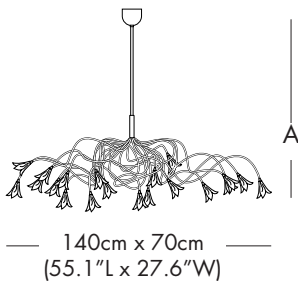

FIXTURE HEIGHT OPTIONS (A)

32 = 32"  
 44 = 44"  
 56 = 56"  
 CH = Custom height available. Please contact our office.  
 NOTE 1: Suspension Rod is not field cuttable.  
 NOTE 2: Height stated above may vary + - 1" - 4" due to the fixture arms can be adjusted slightly as the fixture is hand made and organic in shape.

SHADE OPTIONS

ST = STANDARD GSW MULTI COLOR

MODEL - BREEZE OVAL HL 15

LIGHT SOURCE OPTIONS

H = HALOGEN - 15 x 10W 12V G4  
 or  
 L = LED - 5 x 1.5W 12V 2700K WW  
 100 Lumens each LED 30,000 hours

FIXTURE HEIGHT OPTIONS (A)

32 = 32"  
 44 = 44"  
 56 = 56"  
 CH = Custom height available. Please contact our office.  
 NOTE 1: Suspension Rod is not field cuttable.  
 NOTE 2: Height stated above may vary + - 1" - 4" due to the fixture arms can be adjusted slightly as the fixture is hand made and organic in shape.

MODEL - BREEZE OVAL HL 20

LIGHT SOURCE OPTIONS

H = HALOGEN - 20 x 10W 12V G4  
 or  
 L = LED - 20 x 1.5W 12V 2700K WW  
 100 Lumens each LED 30,000 hours

FIXTURE HEIGHT OPTIONS (A)

32 = 32"  
 44 = 44"  
 56 = 56"  
 CH = Custom height available. Please contact our office.  
 NOTE 1: Suspension Rod is not field cuttable.  
 NOTE 2: Height stated above may vary + - 1" - 4" due to the fixture arms can be adjusted slightly as the fixture is hand made and organic in shape.