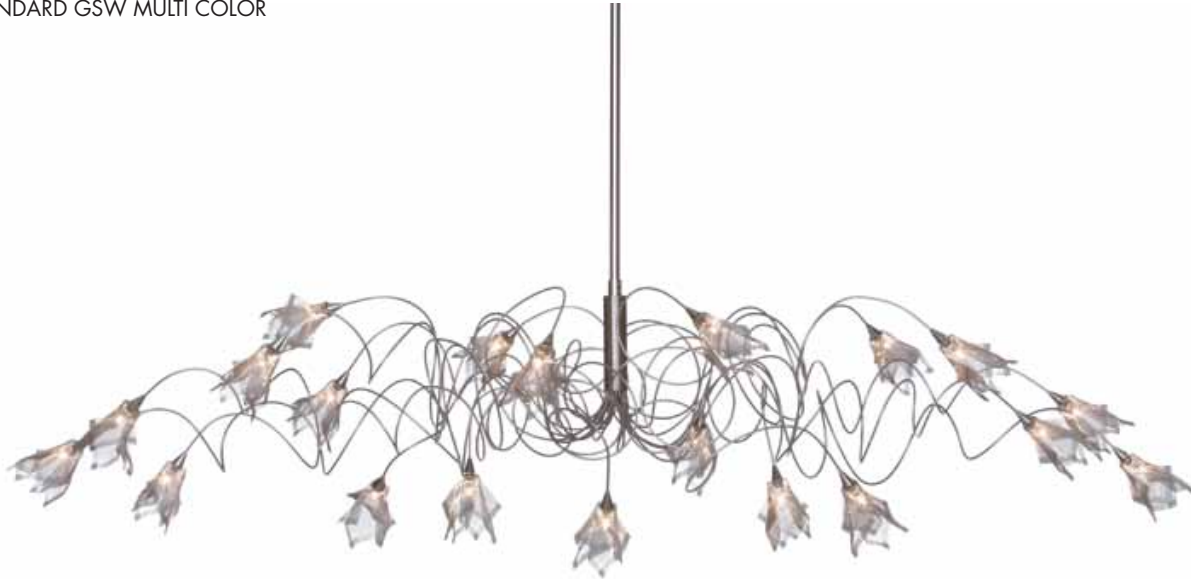

# BREEZE OVAL

TYPE:

Suspension

PROJECT NAME:

|         |             |                |      |     |         |
|---------|-------------|----------------|------|-----|---------|
| MODEL # | SHADE COLOR | FIXTURE HEIGHT | HALO | LED | VOLTAGE |
|         |             |                |      |     | 120V    |

SHADE OPTIONS

ST = STANDARD GSW MULTI COLOR

SPECIFICATION SHEET

MODEL - BREEZE OVAL HL 12

LIGHT SOURCE OPTIONS

H = HALOGEN - 12 x 10W 12V G4  
 or  
 L = LED - 12 x 1.5W 12V 2700K WW  
 100 Lumens each LED 30,000 hours

FIXTURE HEIGHT OPTIONS (A)

32 = 32"  
 44 = 44"  
 56 = 56"  
 CH = Custom height available. Please contact our office.  
 NOTE 1: Suspension Rod is not field cuttable.  
 NOTE 2: Height stated above may vary + - 1" - 4" due to the fixture arms can be adjusted slightly as the fixture is hand made and organic in shape.