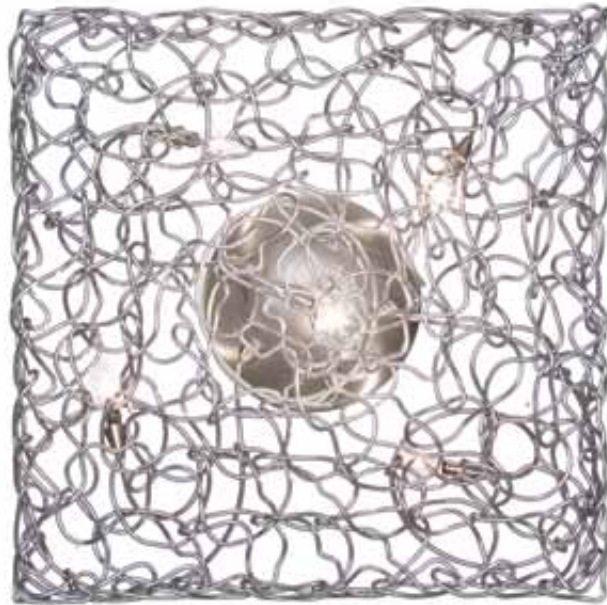

# CARRE

**TYPE:**

Wall/Ceiling

**PROJECT NAME:**

MODEL #	SHADE COLOR	FIXTURE HEIGHT	HALO	LED	VOLTAGE
---------	-------------	----------------	------	-----	---------

120V

SHADE OPTIONS

ST = STANDARD ALUMINUM

MODEL - CARRE WL/PL 3

LIGHT SOURCE OPTIONS

H = HALOGEN - 3 x 20W 12V G4  
or  
L = LED - 3 x 1.5W 12V 2700K WW  
100 Lumens each LED 30,000 hours

SPECIFICATION SHEET

25cm  
(9.8")

25cm  
(9.8")

HARCOLOOR DESIGN

# CARRE

**TYPE:**

Wall/Ceiling

**PROJECT NAME:**

MODEL #	SHADE COLOR	FIXTURE HEIGHT	HALO	LED	VOLTAGE
					120V

SHADE OPTIONS

ST = STANDARD ALUMINUM

MODEL - CARRE WL/PL 5

LIGHT SOURCE OPTIONS

H = HALOGEN - 5 x 10W 12V G4  
 or  
 L = LED - 5 x 1.5W 12V 2700K WW  
 100 Lumens each LED 30,000 hours

MODEL - CARRE WL/PL 7

LIGHT SOURCE OPTIONS

H = HALOGEN - 7 x 10W 12V G4  
 or  
 L = LED - 7 x 1.5W 12V 2700K WW  
 100 Lumens each LED 30,000 hours