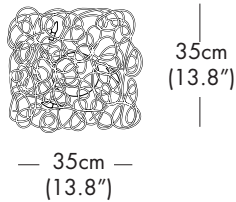

# CARRE

**TYPE:**

Wall/Ceiling

**PROJECT NAME:**

MODEL #	SHADE COLOR	FIXTURE HEIGHT	HALO	LED	VOLTAGE
					120V

SHADE OPTIONS

ST = STANDARD ALUMINUM

MODEL - CARRE WL/PL 5