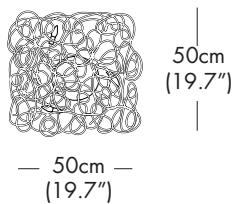

CARRE

TYPE:

Wall/Ceiling

PROJECT NAME:

MODEL #	SHADE COLOR	FIXTURE HEIGHT	HALO	LED	VOLTAGE
					120V

SHADE OPTIONS

ST = STANDARD ALUMINUM

MODEL - CARRE WL/PL 5

LIGHT SOURCE OPTIONS

H = HALOGEN - 5 x 10W 12V G4
or
L = LED - 5 x 1.5W 12V 2700K WW
100 Lumens each LED 30,000 hours

MODEL - CARRE WL/PL 7

LIGHT SOURCE OPTIONS

H = HALOGEN - 7 x 10W 12V G4
or
L = LED - 7 x 1.5W 12V 2700K WW
100 Lumens each LED 30,000 hours

SPECIFICATION SHEET

DIMMING NOTE:

HALOGEN VERSION - Dimmable with a Low-Voltage Electronic dimmer.
LED VERSION - Dimmable with a leading edge or trailing edge TRIAC dimmer.