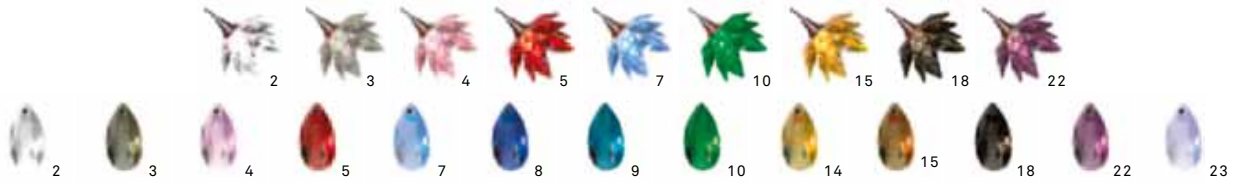

# JEWEL LONG

TYPE:

Wall

PROJECT NAME:

120V

MODEL #

SHADE COLOR

FIXTURE HEIGHT

HALO

LED

VOLTAGE

SHADE OPTIONS

ST = STANDARD GCY 2 3 4 5 7 10 15 18 22

110cm  
(43.3")

35cm  
(13.8")

MODEL - JEWEL LONG WL 9