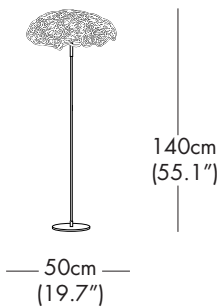

# BARET

**TYPE:**

Table/Floor

**PROJECT NAME:**

MODEL #	SHADE COLOR	FIXTURE HEIGHT	HALO	LED	VOLTAGE
					120V

SHADE OPTIONS

STANDARD ALUMINUM

MODEL - BARET TL 6 40

LIGHT SOURCE OPTIONS

H = HALOGEN - 6 x 10W 12V G4

or

L = LED - 6 x 1.5W 12V 2700K WW

100 Lumens each LED 30,000 hours

MODEL - BARET FL 7 50

LIGHT SOURCE OPTIONS

H = HALOGEN - 7 x 10W 12V G4

or

L = LED - 7 x 1.5W 12V 2700K WW

100 Lumens each LED 30,000 hours

SPECIFICATION SHEET

HARCOLOOR DESIGN