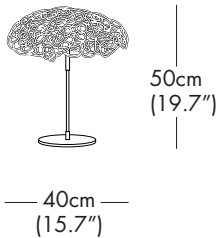

# BARET

**TYPE:**

Table/Floor

**PROJECT NAME:**

MODEL #	SHADE COLOR	FIXTURE HEIGHT	HALO	LED	VOLTAGE
					120V

SHADE OPTIONS

STANDARD ALUMINUM

MODEL - BARET TL 6 40

LIGHT SOURCE OPTIONS

H = HALOGEN - 6 x 10W 12V G4

or

L = LED - 6 x 1.5W 12V 2700K WW

100 Lumens each LED 30,000 hours

MODEL - BARET FL 7 50

LIGHT SOURCE OPTIONS

H = HALOGEN - 7 x 10W 12V G4

or

L = LED - 7 x 1.5W 12V 2700K WW

100 Lumens each LED 30,000 hours

SPECIFICATION SHEET

HARCOLOOR DESIGN