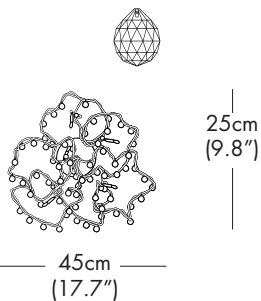

## SHADE OPTIONS

ST = STANDARD TRANSPARENT

MODEL - TIARA DIAMOND WL/PL 3

## LIGHT SOURCE OPTIONS

H = HALOGEN - 3 x 20W 12V G4  
or  
L = LED - 3 x 1.5W 12V 2700K WW  
100 Lumens each LED 30,000 hours

MODEL - TIARA DIAMOND WL/PL 5