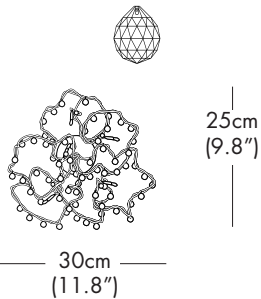

20cm  
(7.9")

20cm  
(7.9")

MODEL - TIARA DIAMOND WL/PL 1

LIGHT SOURCE OPTIONS

H = HALOGEN - 1 x 20W 12V G4  
or  
L = LED - 1 x 1.5W 12V 2700K WW  
100 Lumens each LED 30,000 hours

DIMMING NOTE:

HALOGEN VERSION - Dimmable with a Low-Voltage Electronic dimmer.  
LED VERSION - Dimmable with a leading edge or trailing edge TRIAC dimmer.

# TIARA DIAMOND

TYPE:

Wall/Ceiling

PROJECT NAME:

MODEL #	SHADE COLOR	FIXTURE HEIGHT	HALO	LED	VOLTAGE
					120V

## SHADE OPTIONS

ST = STANDARD TRANSPARENT

MODEL - TIARA DIAMOND WL/PL 3

## LIGHT SOURCE OPTIONS

H = HALOGEN - 3 x 20W 12V G4  
or  
L = LED - 3 x 1.5W 12V 2700K WW  
100 Lumens each LED 30,000 hours

MODEL - TIARA DIAMOND WL/PL 5