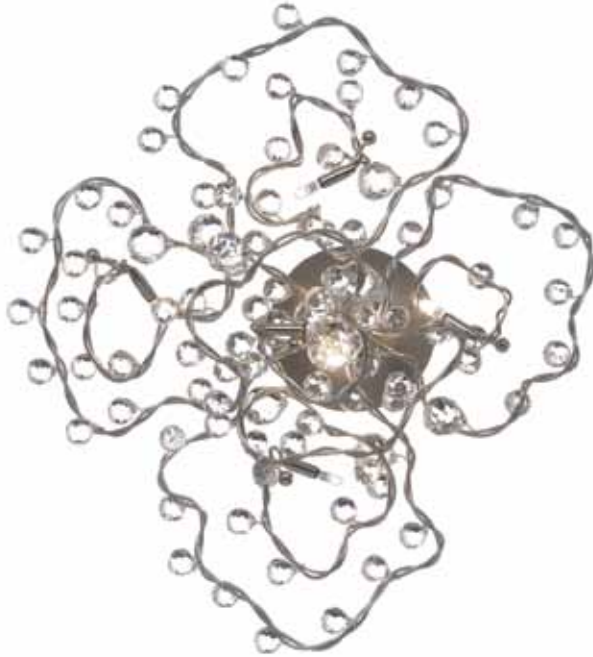

# TIARA DIAMOND

TYPE:

Wall/Ceiling

PROJECT NAME:

MODEL #	SHADE COLOR	FIXTURE HEIGHT	HALO	LED	VOLTAGE
					120V

SHADE OPTIONS

ST = STANDARD TRANSPARENT

SPECIFICATION SHEET

20cm  
(7.9")

20cm  
(7.9")

MODEL - TIARA DIAMOND WL/PL 1

LIGHT SOURCE OPTIONS

H = HALOGEN - 1 x 20W 12V G4  
or  
L = LED - 1 x 1.5W 12V 2700K WW  
100 Lumens each LED 30,000 hours

DIMMING NOTE:

HALOGEN VERSION - Dimmable with a Low-Voltage Electronic dimmer.  
LED VERSION - Dimmable with a leading edge or trailing edge TRIAC dimmer.

# TIARA DIAMOND

TYPE:

Wall/Ceiling

PROJECT NAME:

MODEL #	SHADE COLOR	FIXTURE HEIGHT	HALO	LED	VOLTAGE
					120V

## LIGHT SOURCE OPTIONS

H = HALOGEN - 3 x 20W 12V G4  
or  
L = LED - 3 x 1.5W 12V 2700K WW  
100 Lumens each LED 30,000 hours

MODEL - TIARA DIAMOND WL/PL 5